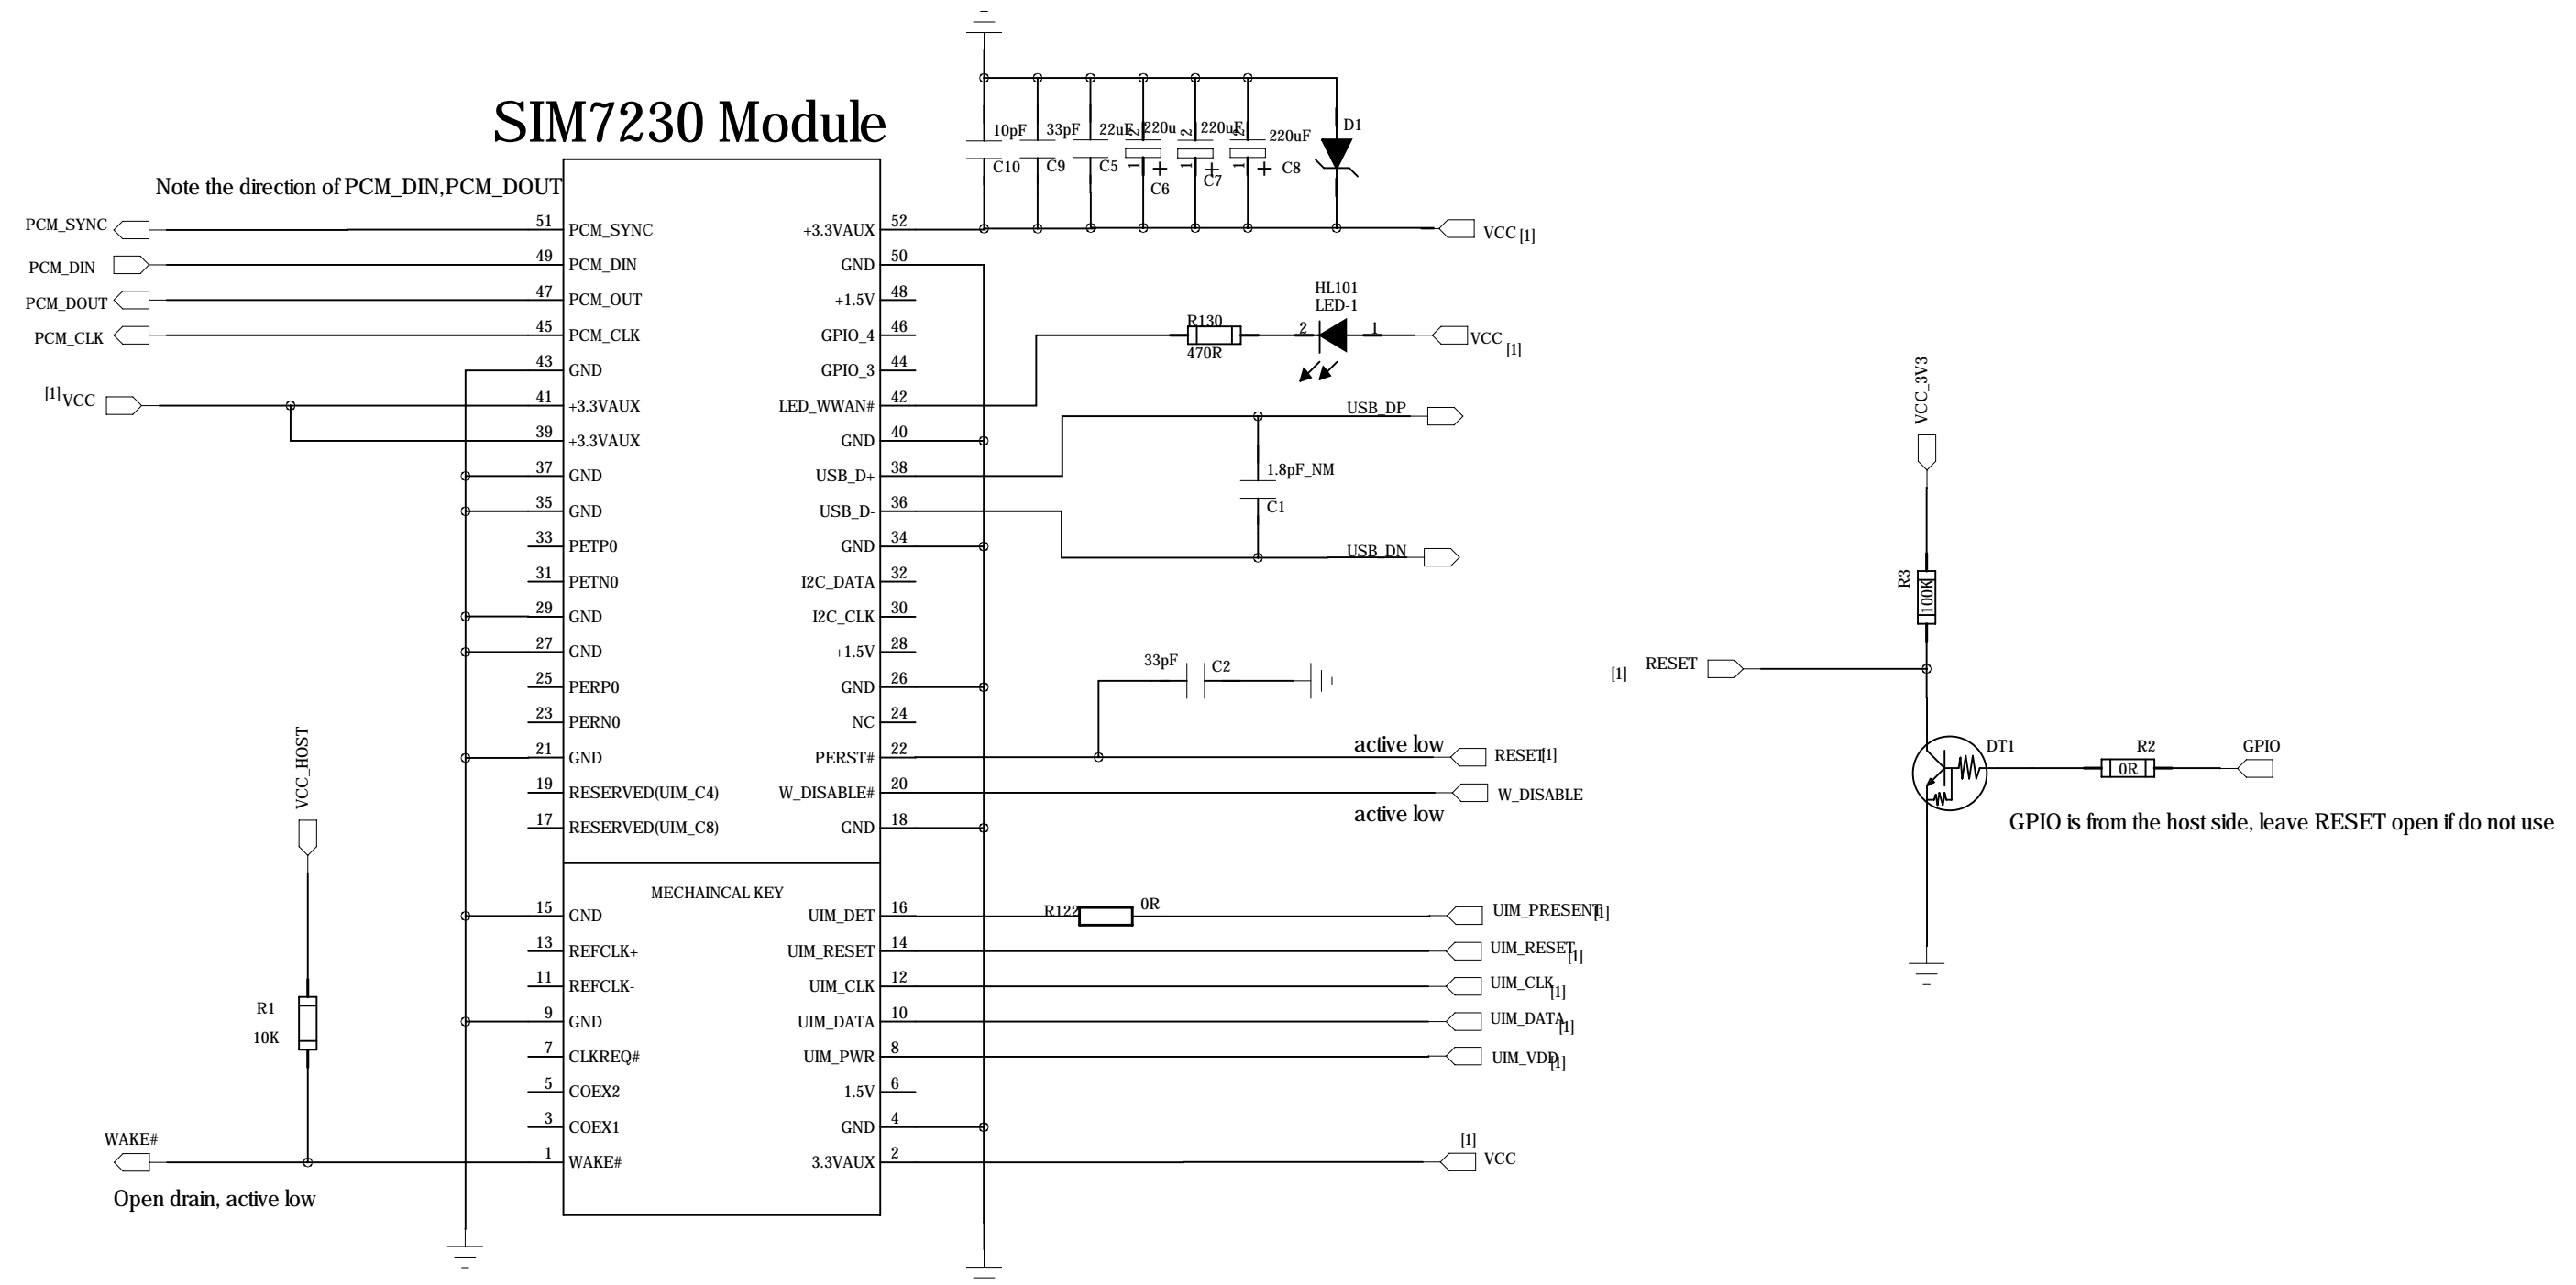

SIM7230 Module

SIM CARD HOLDER

SIM Technology

DRAWN BY SIMCom	PROJECT SIM7230 REFERENCE DESIGN	TITLE
CHECKED BY	SIZE A2	VER
SHEET 1 of 1		