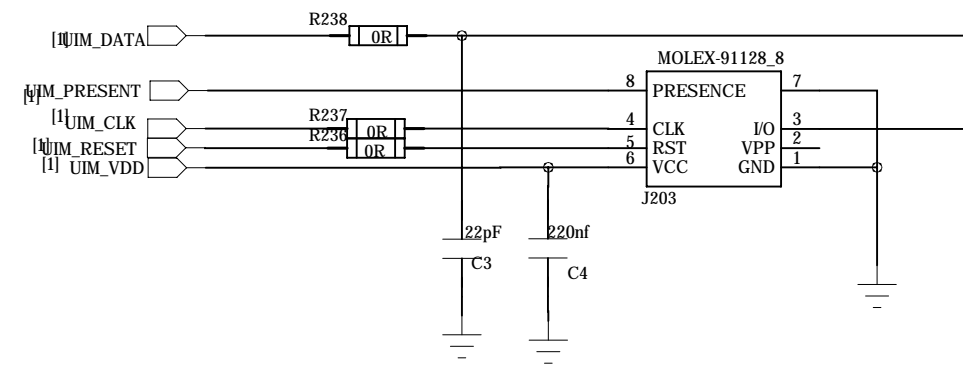

SIM7230 Module

SIM CARD HOLDER

SIM Technology

DRAWN BY SIMCom	PROJECT SIM7230 REFERENCE DESIGN	TITLE
CHECKED BY	SIZE A2	VER
SHEET 1 of 1		